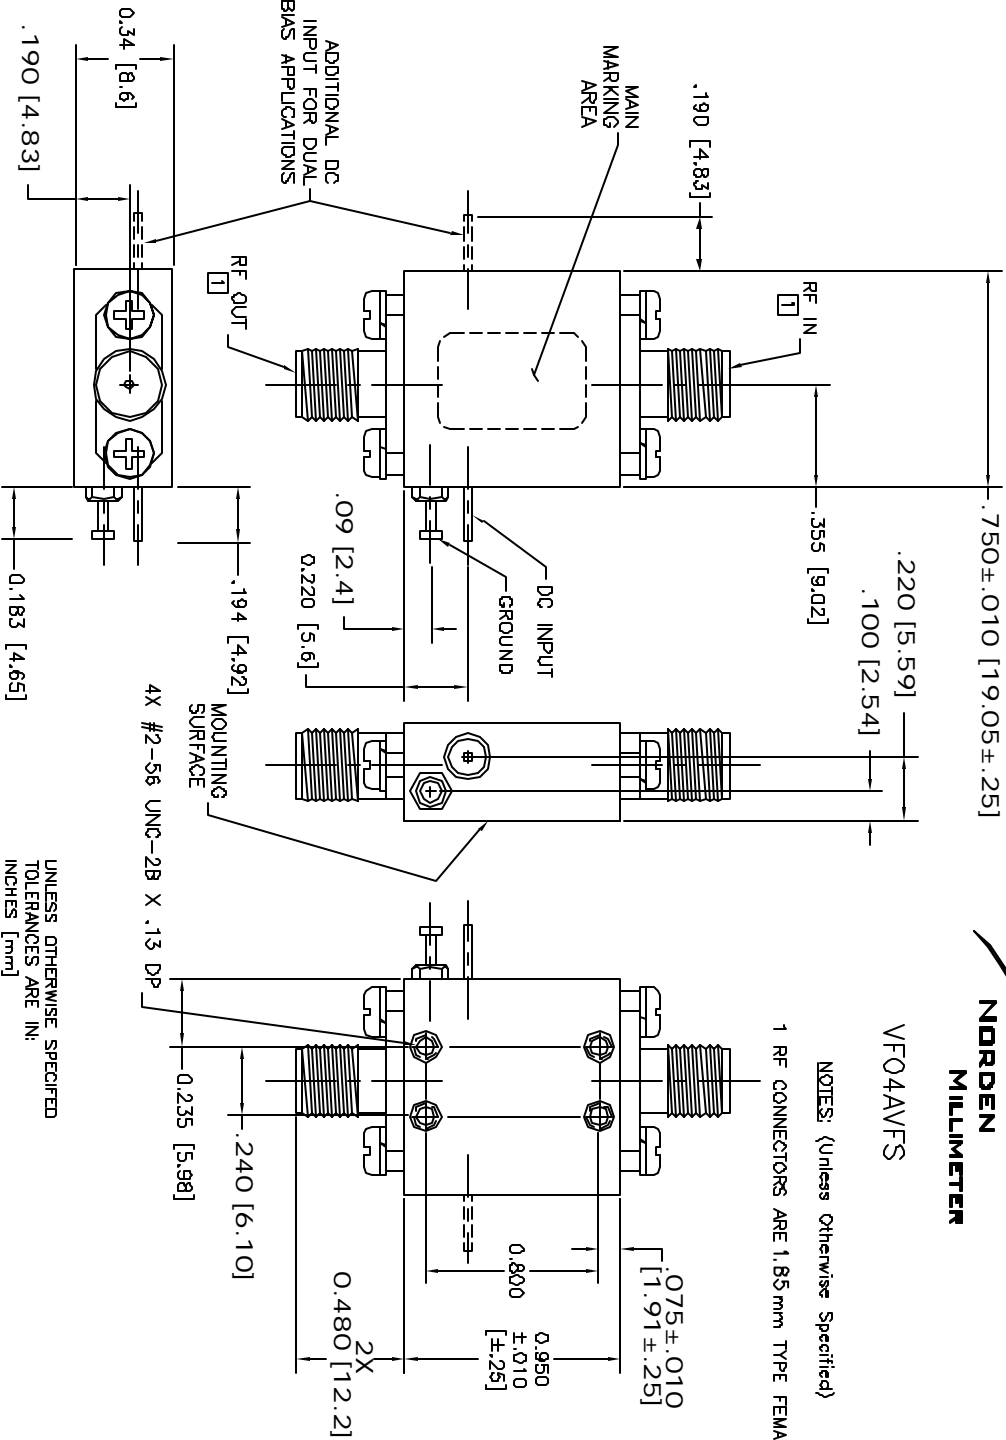

NORDEN
MILLIMETER

VFO4AVFS

NOTES: (Unless Otherwise Specified)

1 RF CONNECTORS ARE 1.85 mm TYPE FEMALE.

UNLESS OTHERWISE SPECIFIED
TOLERANCES ARE IN:
INCHES [mm]
XX ± .02 [±.5]
XXX ± .005 [±.13]