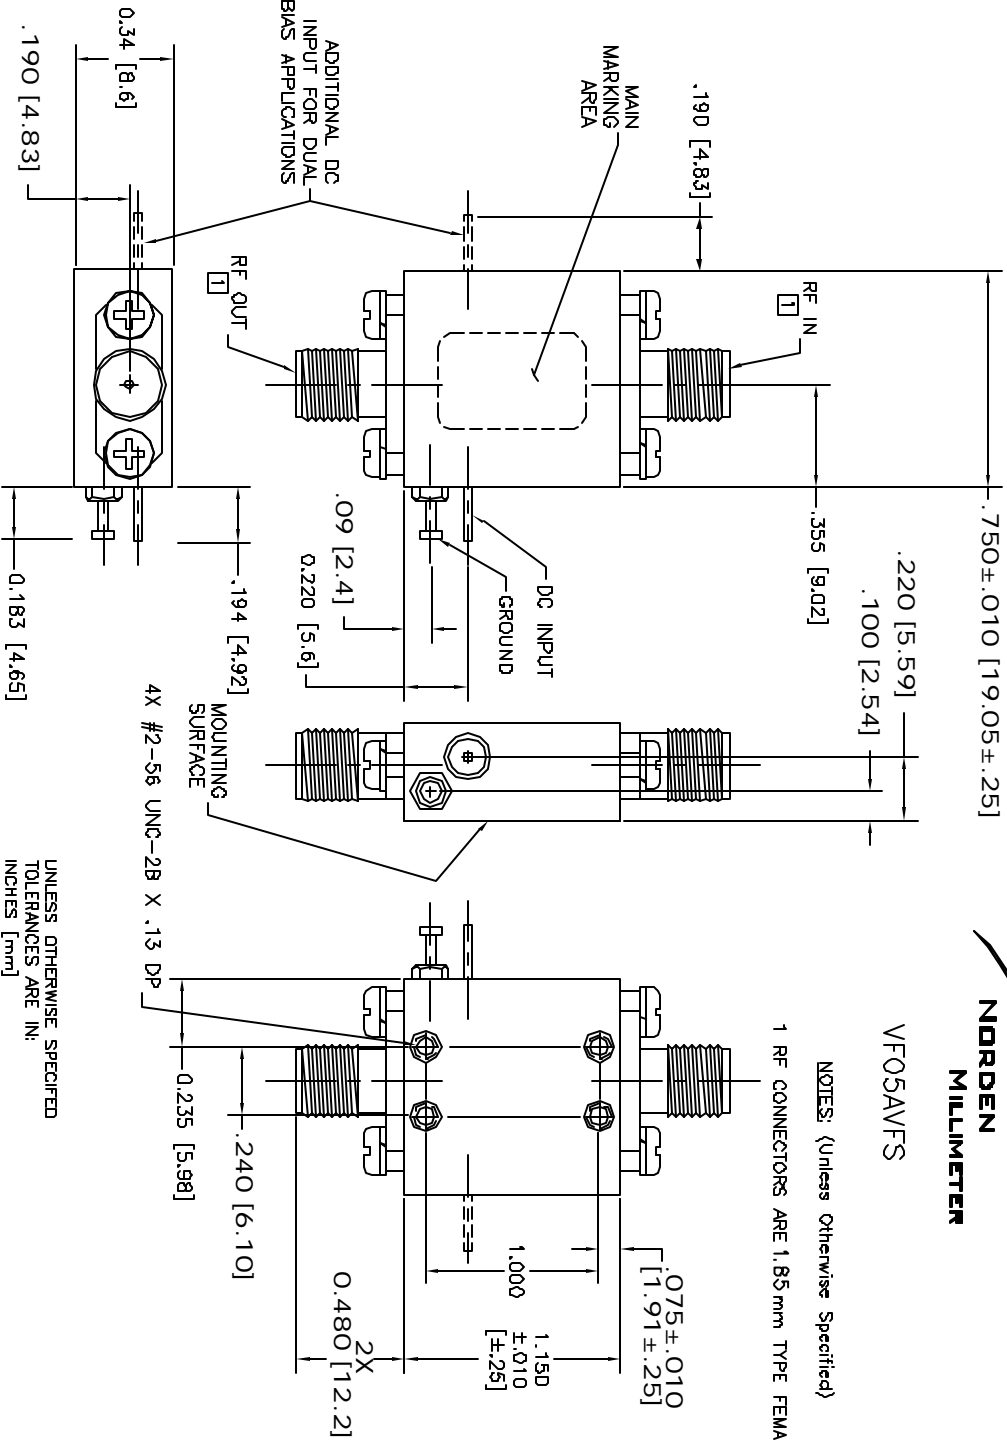

NORDEN
MILLIMETER

VF05AVFS

NOTES: (Unless Otherwise Specified)

1 RF CONNECTORS ARE 1.85 mm TYPE FEMALE.

UNLESS OTHERWISE SPECIFIED
TOLERANCES ARE IN:
INCHES [mm]
XX ± .02 [±.5]
XXX ± .005 [±.13]