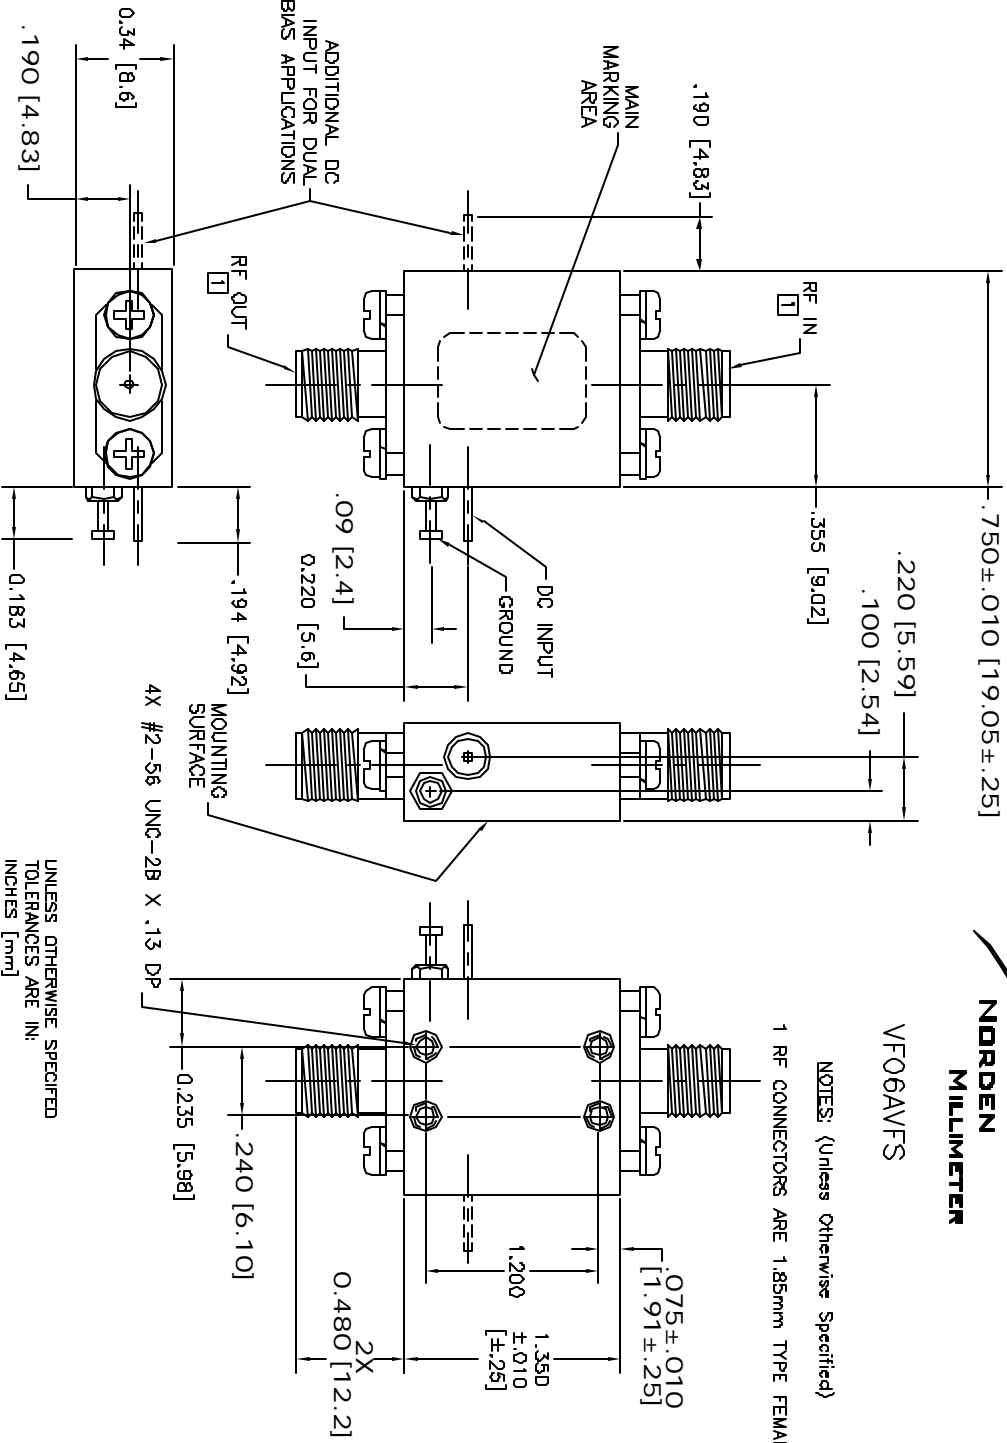

NORDEN
MILLIMETER

VFO6AVFS

NOTES: (Unless Otherwise Specified)

1 RF CONNECTORS ARE 1.85mm TYPE FEMALE.

UNLESS OTHERWISE SPECIFIED
TOLERANCES ARE IN:
INCHES [mm]
XX ± .02 [±.5]
XXX ± .005 [±.13]